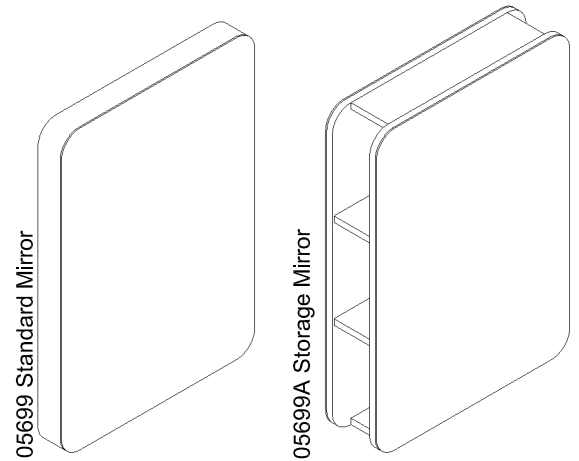

Lunar Modular Island Unit  
 05699 / 05699A x 3  
 Edition 3-2020

A = Laminate  
 B = Laminate  
 C = Laminate  
 Choice of REM laminates

05699 - Lunar Modular Wall Standard Mirror  
 05699A - Lunar Modular Wall Storage Mirror

Optional extras must be clearly detailed at time of order:

D1 - Integral Holster RHS (05668)

or

E1 - Large Holster RHS (05823)

F1 - Small Holster RHS (05812)

G1 - Leg Socket Chrome (05852)

J1 - Footrest (05664)