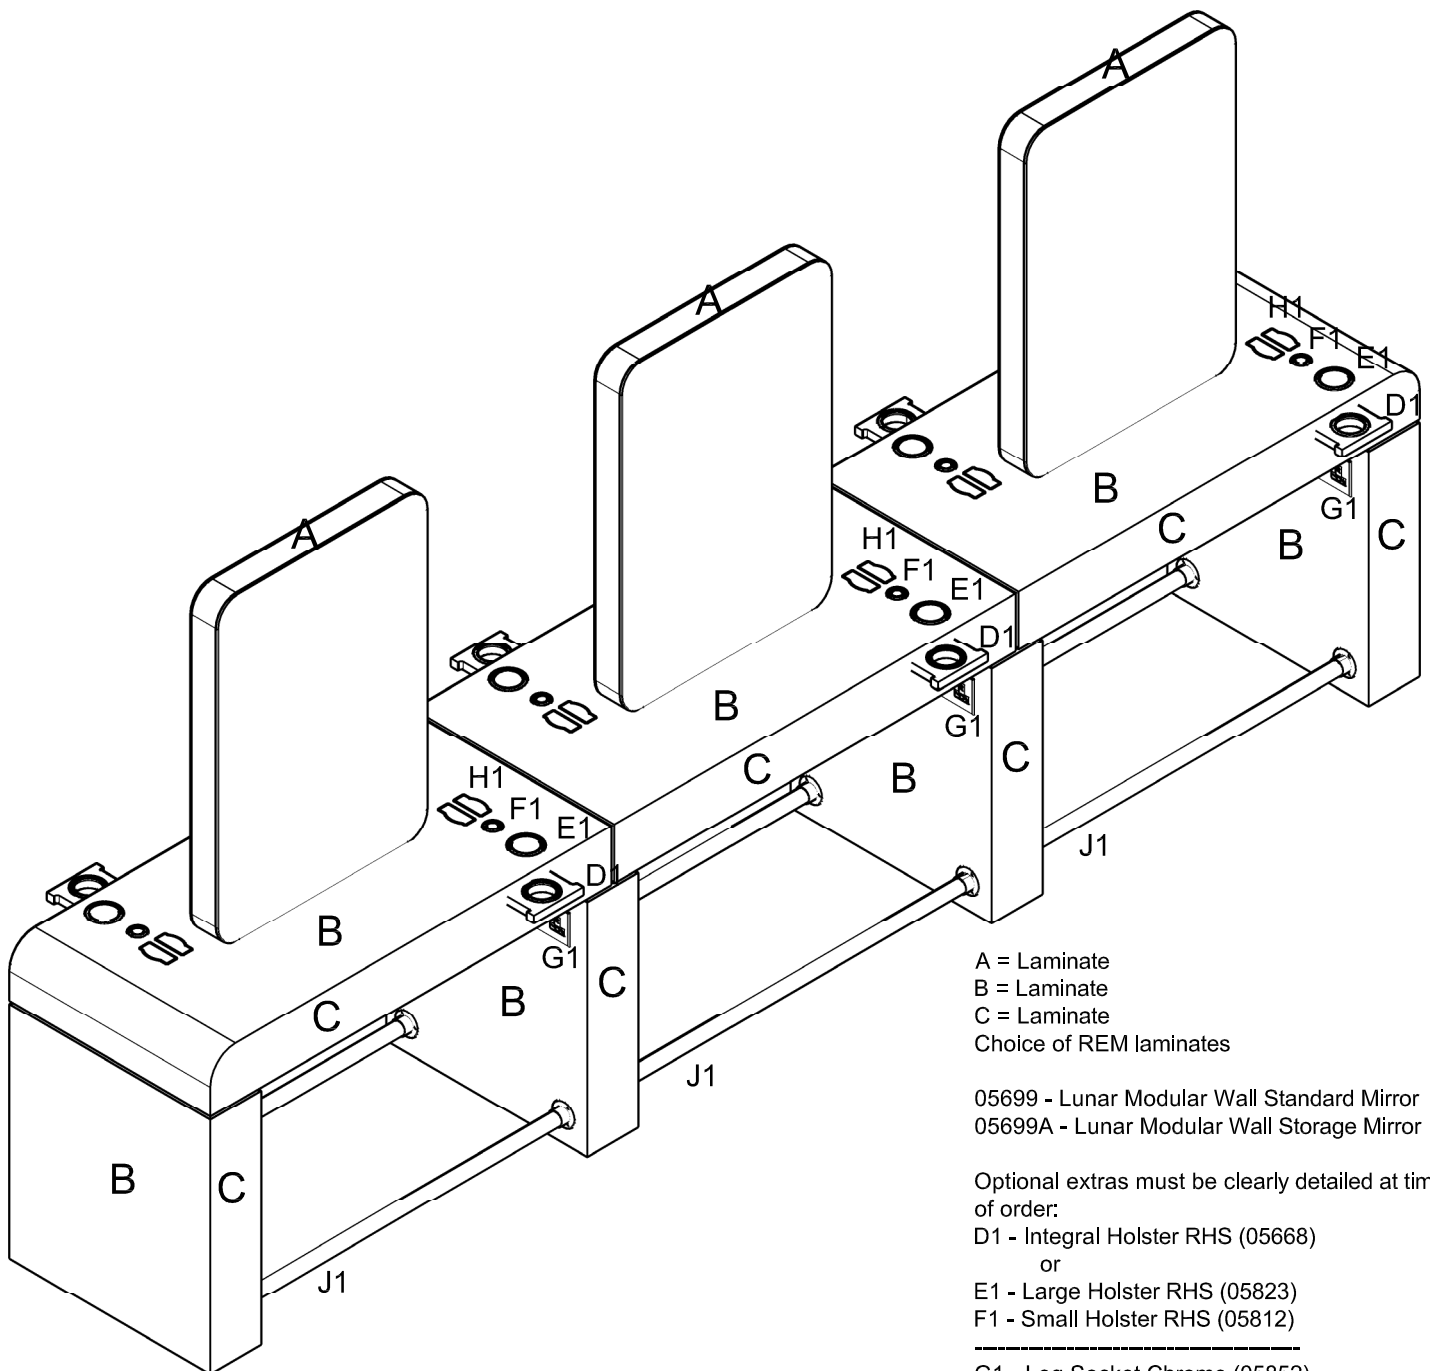

Lunar Modular Island Unit  
 05699 / 05699A x 3  
 Edition 3-2020

A = Laminate  
 B = Laminate  
 C = Laminate  
 Choice of REM laminates

05699 - Lunar Modular Wall Standard Mirror  
 05699A - Lunar Modular Wall Storage Mirror

Optional extras must be clearly detailed at time of order:

D1 - Integral Holster RHS (05668)

or

E1 - Large Holster RHS (05823)

F1 - Small Holster RHS (05812)

G1 - Leg Socket Chrome (05852)

J1 - Footrest (05664)

H1 - Polycarbonate Straightener Holster (05811)