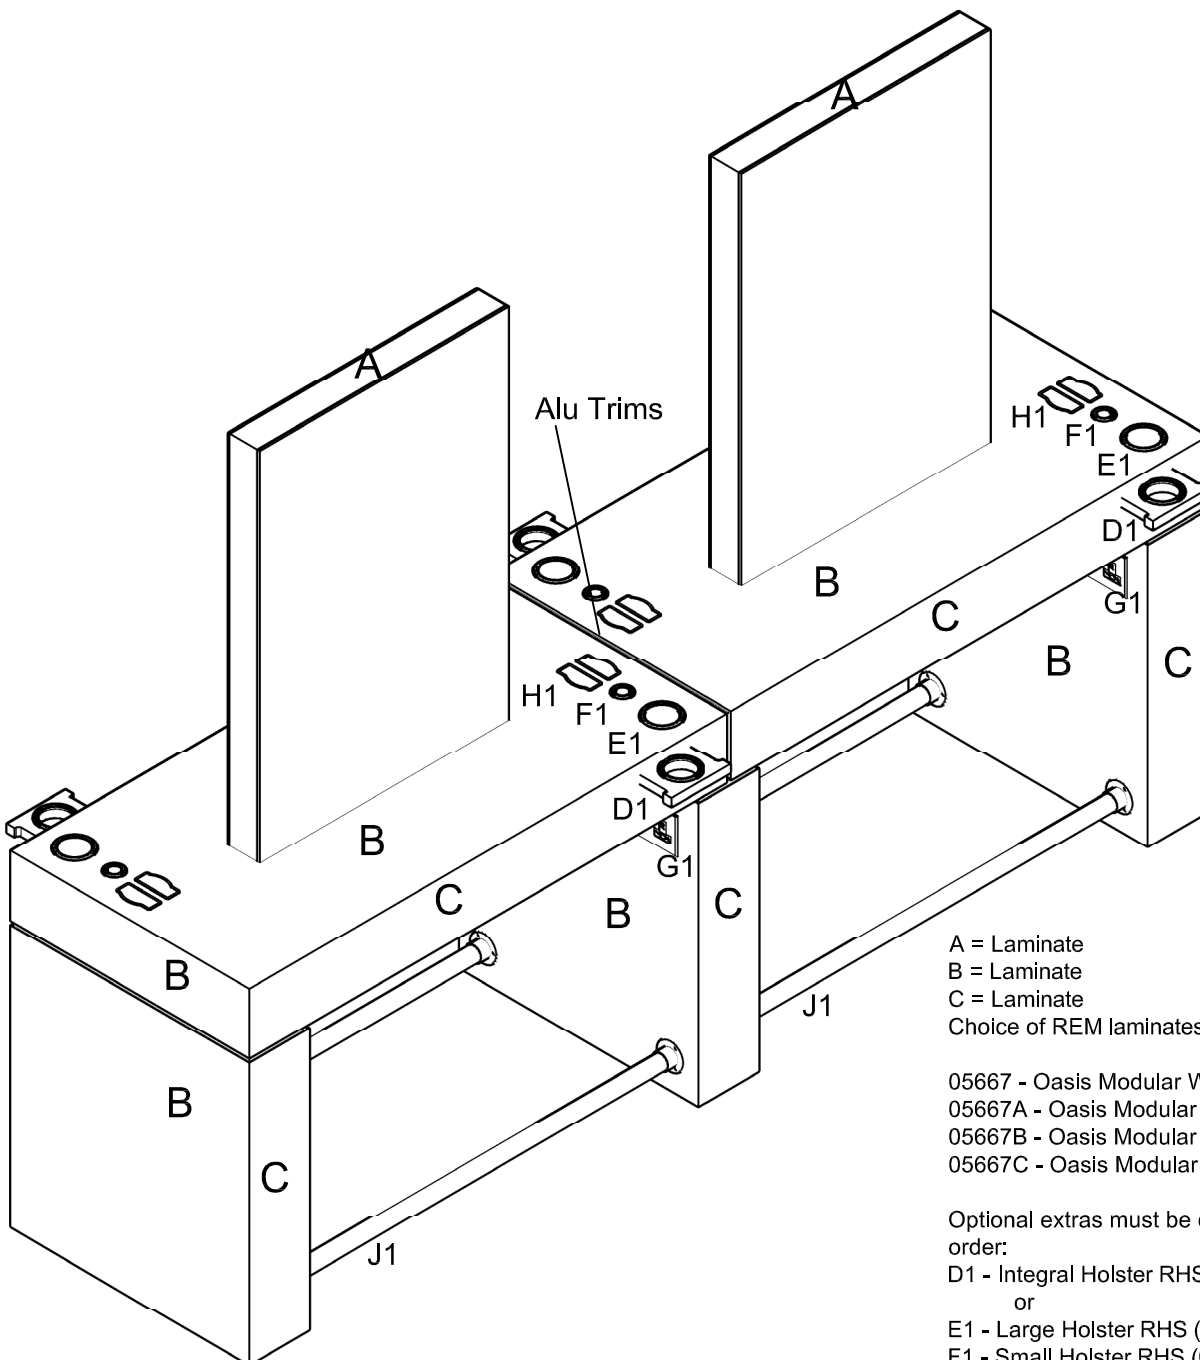

Oasis Modular Island Unit

05667 / 05667A / 05667B / 05667C x 2

Edition 3-2020

A = Laminate
 B = Laminate
 C = Laminate
 Choice of REM laminates

05667 - Oasis Modular Wall Standard Mirror
 05667A - Oasis Modular Wall Storage Mirror
 05667B - Oasis Modular Wall Glow Storage Mirror
 05667C - Oasis Modular Wall Lux Storage Mirror

Optional extras must be clearly detailed at time of order:

D1 - Integral Holster RHS (05668)

or

E1 - Large Holster RHS (05823)

F1 - Small Holster RHS (05812)

G1 - Leg Socket Chrome (05852)

J1 - Footrest (05664)

H1 - Polycarbonate Straightener Holster (05811)