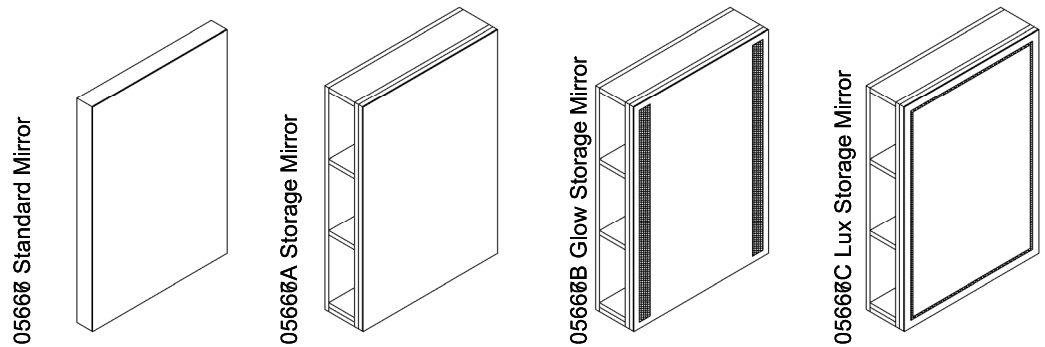

Oasis Modular Island Unit

05667 / 05667A / 05667B / 05667C x 2

Edition 3-2020

A = Laminate
 B = Laminate
 C = Laminate
 Choice of REM laminates

05667 - Oasis Modular Wall Standard Mirror
 05667A - Oasis Modular Wall Storage Mirror
 05667B - Oasis Modular Wall Glow Storage Mirror
 05667C - Oasis Modular Wall Lux Storage Mirror

Optional extras must be clearly detailed at time of order:

D1 - Integral Holster RHS (05668)

or

E1 - Large Holster RHS (05823)

F1 - Small Holster RHS (05812)

G1 - Leg Socket Chrome (05852)

J1 - Footrest (05664)