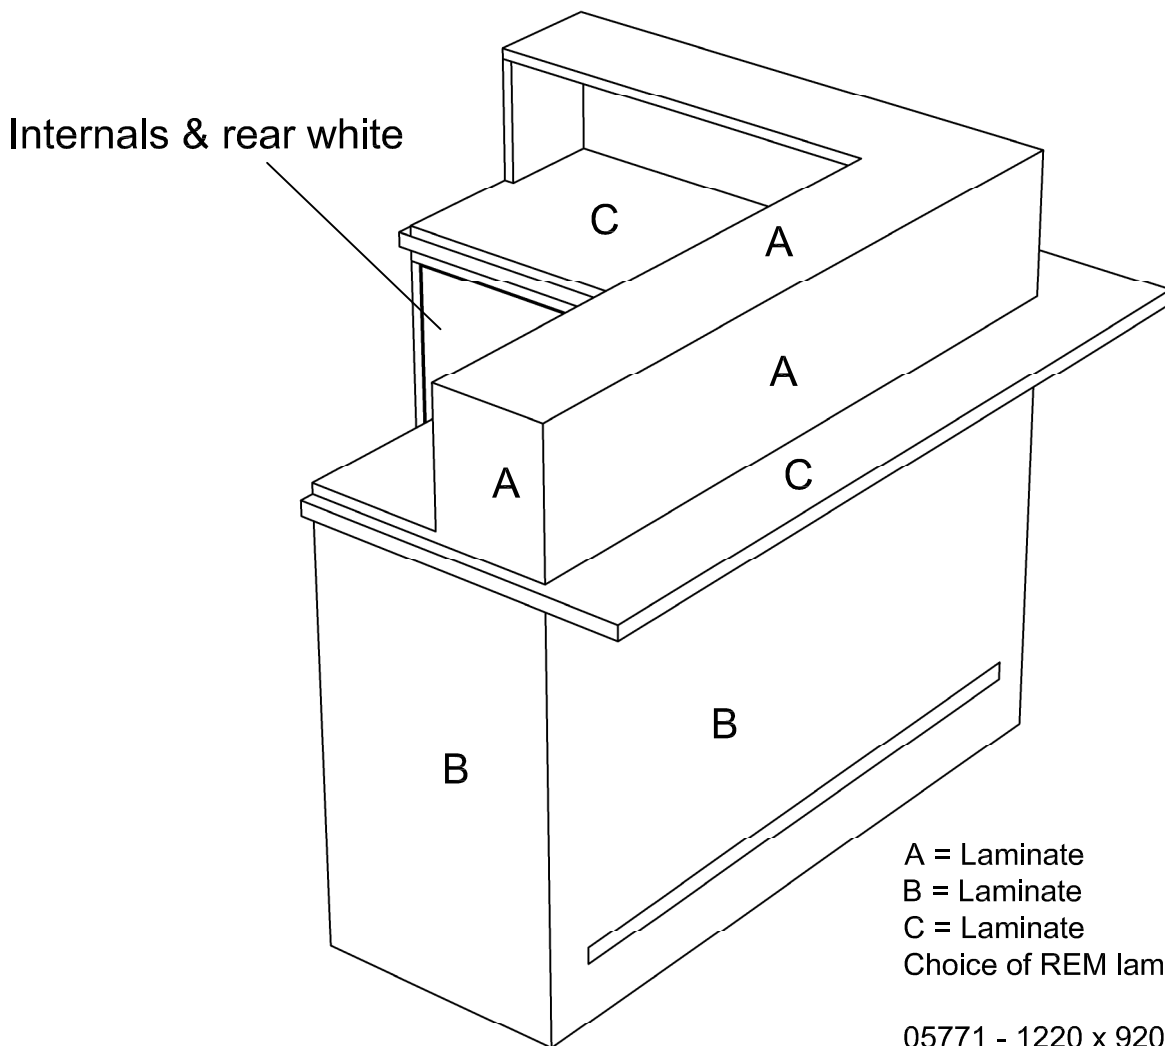

Windsor Reception Desk
05771 - Right
Edition 2-2020

A = Laminate
B = Laminate
C = Laminate
Choice of REM laminates

05771 - 1220 x 920mm

****NOTE:** power cable exits to cupboard side only

Desk Options:

Select 1 only:

05870 - Lockable Cash Drawer
or

05874 - Keyboard Slide

05608 - Lock to any door

05868 - Till cutout LHS 432mm

05869 - Till cutout RHS 432mm

Optional extras must be clearly detailed at time of order.