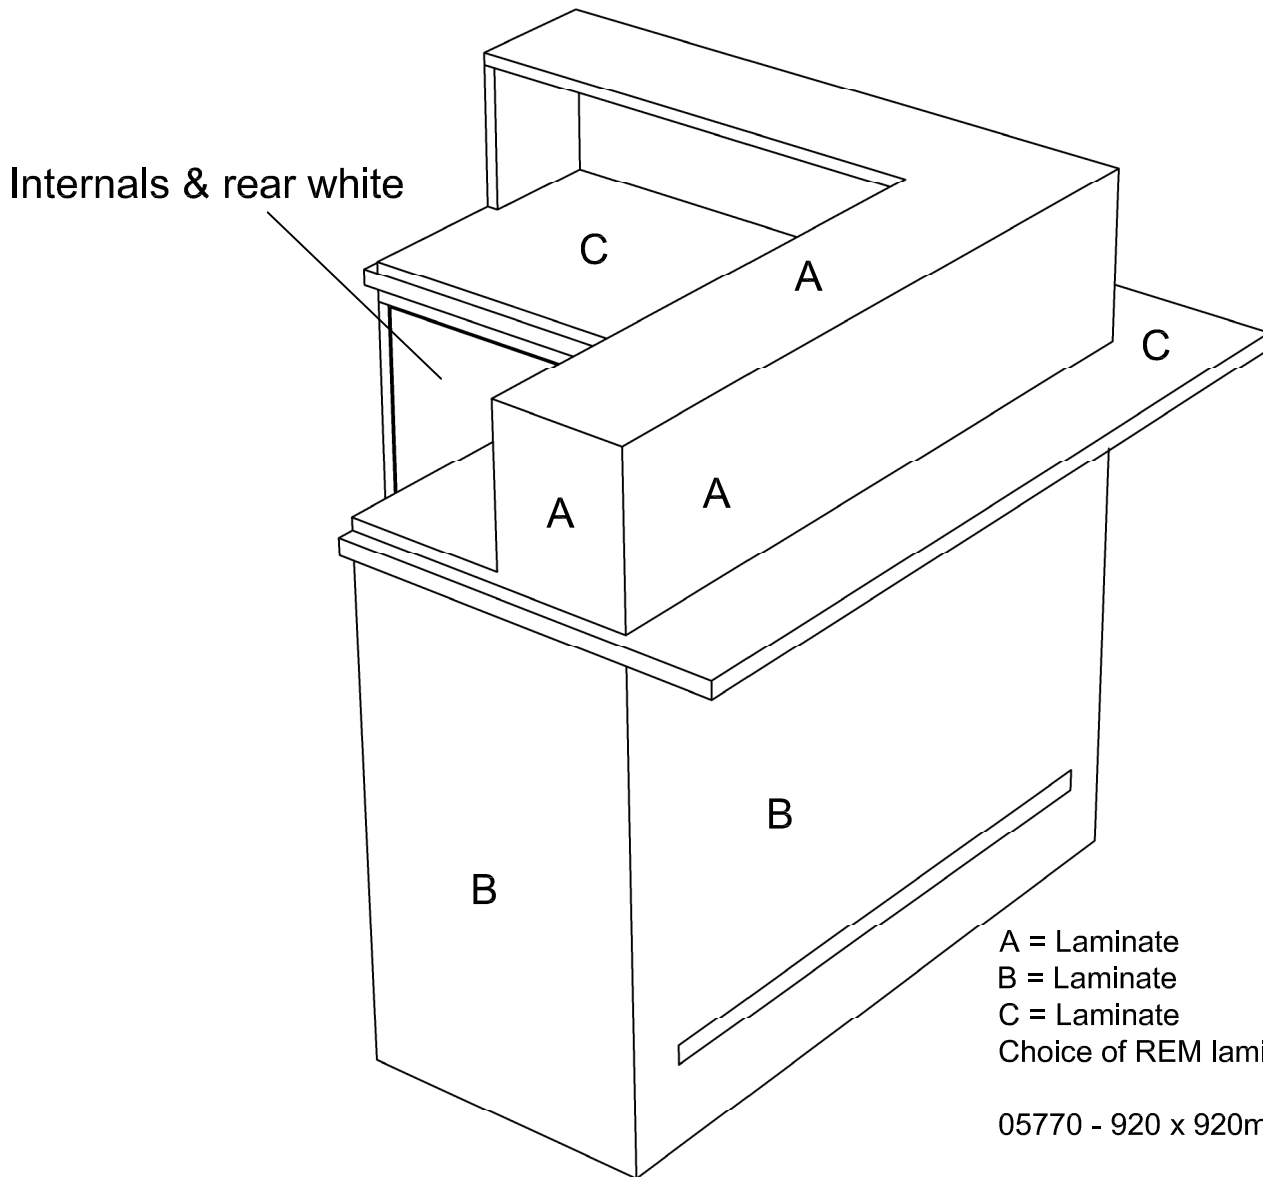

Windsor Reception Desk
05770
Edition 2-2020

A = Laminate
B = Laminate
C = Laminate
Choice of REM laminates

05770 - 920 x 920mm

****NOTE:** power cable exits to cupboard side only

Desk Options:

Select 1 only:

- 05870 - Lockable Cash Drawer
- or
- 05874 - Keyboard Slide

-
- 05608 - Lock to any door
 - 05868 - Till cutout LHS 432mm
 - 05869 - Till cutout RHS 432mm

Optional extras must be clearly detailed at time of order.